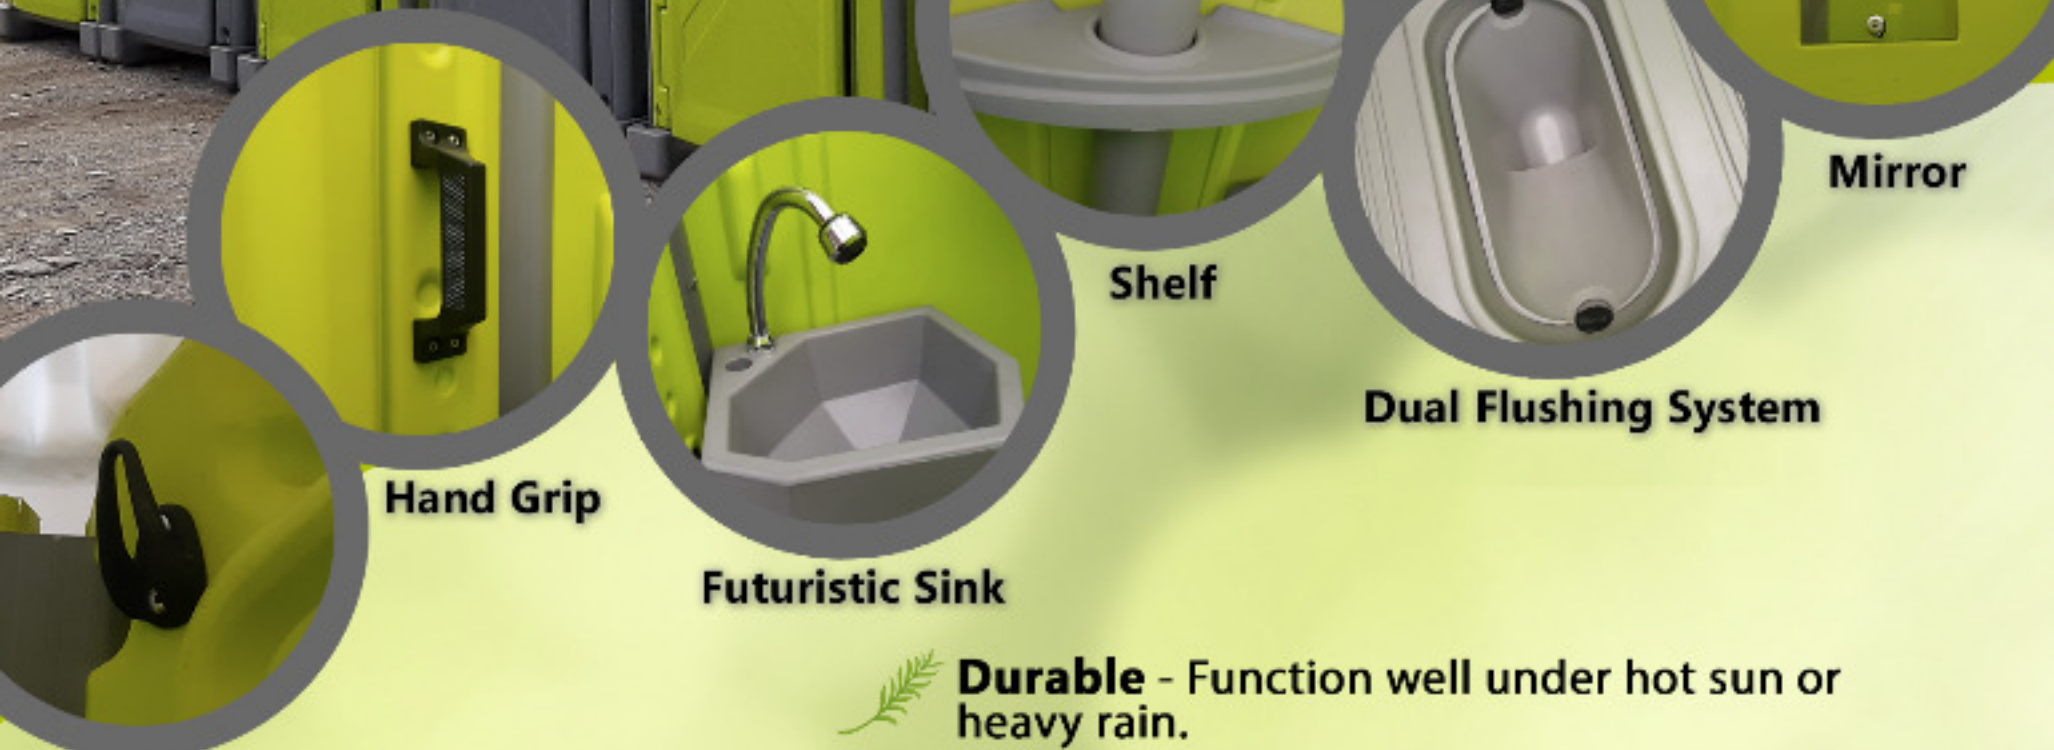

WE PORTABLE TOILET

Western & Eastern Style

Hook

Hand Grip

Futuristic Sink

Shelf

Dual Flushing System

OUR SERVICE

- Our portable toilet rental is packaged with weekly service.
- Delivery and collection by our experience crew.
- Cleaning by high-pressure water-jet & chemical.
- Refill fresh water for sink & flushing tank.
- Provision of toilet rolls & deodorizer.
- Disposal of waste water at IWK sewage plant.

Durable - Function well under hot sun or heavy rain.

Spacious - The room with bigger compartment.

Hygienic - The toilet feature with Easy-to-clean interior and large integrated vent for better air circulation. Deodorizing chemicals is used to maintain fresh smell.

User friendly - Flush system is operated by an enclosed foot pump offering a complete hand free system.

Convenient - Specially design 2 in 1 toilet (sitting & squatting) to cater the young & old.

Safe to Use - Equipped with hand grip for safety purpose

TOI TOI SERVICES SDN BHD

No 1, Jalan 7/1A, Taman Industri Selesa Jaya, 43300, Seri Kembangan, Selangor Darul Ehsan.

Website: <http://www.toittoi.com.my>