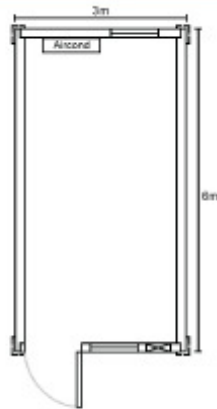

#### Dimensions:

Size : 3m (W) x 6 m (L)  
Height : 2.9 meter  
Weight : 2000 kgs  
Material : Steel panel with  
fiberglass insulations

### **Complete with:**

- Air Condition Point
- Lighting Point
- Plug Point
- Exhaust Fan
- Sliding glass window with pull down shutter
- Single door

## LAYOUT