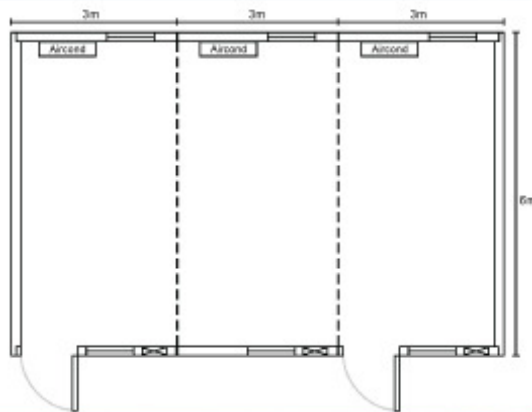

Single Storey with 2/3 Cabin combined

Complete with

- 2/3 Air Condition Point
- 2/3 Lighting Point
- 8/12 Plug Point
- 2/3 Exhaust Fan
- 2/3 Sliding glass window with pull down shutter
- 2/3 Single door