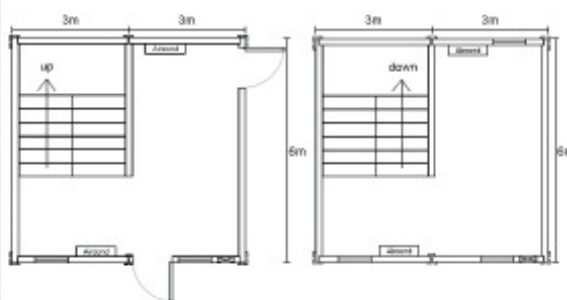

Ground Floor

First Floor

Double Storey with 4 Cabin combined

Complete with

- 4 Air Condition Point
- 4 Lighting Point
- 16 Plug Point
- 4 Exhaust Fan
- 4 Sliding glass window with pull down shutter
- 2 Single door