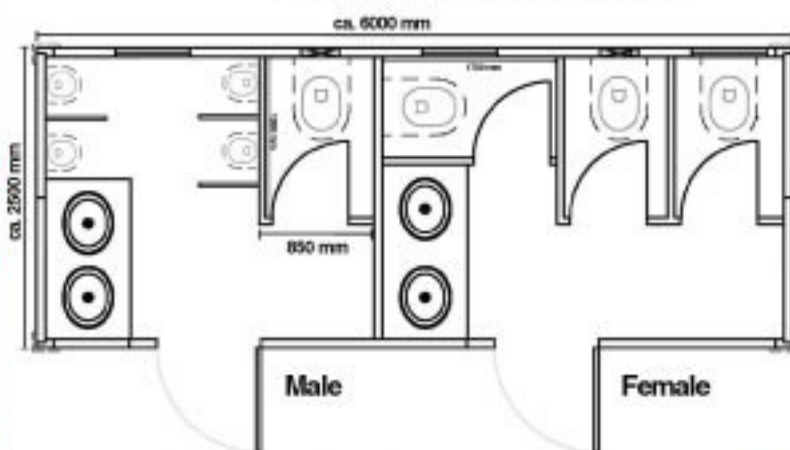

Basic Line Restroom Cabin

Requirement

Electrical 電力需求:	220V, 30amp service
Water 水量需求:	City Water Connection (by hose or pipe) 2 bar min.
Footprint:	6000mm x 3500mm

Technical Data:

Dimensions:	
Measurement 尺寸:	2438 mm x 6058 mm
Length 長度:	2800 mm
Weight 重量:	3000 kg
Tank Capacity 污水量:	7m ³ waste holding tank
Fresh Water Connection 清水裝置:	3/4" GEKA
Waste Water Connection 污水裝置:	HT Pipe NW 100

Convenience 節省成本

- Basic Line comes with both, male and female toilets one cabin. 一個大型廁所已包括男女廁格
- This is cost savings as it reduces your expenses for rental.

Amenities - Basic Line 內部裝置

- Ceramic TableTop Handwash Basin 陶瓷式洗手卓
- Ceramic Toilet Bowl 陶瓷式洗手盆
- Ceramic Urinal 陶瓷式小便斗
- Big Mirror 鏡
- Liquid Soap and Hand Towel Dispenser 洗手液裝置
- White is Green Tissue Holder 環保廁紙架
- Ladies and Gents Signage 男女廁標誌
- Air Freshener 空氣清新裝置
- Interior Lights 室內燈
- Rubbish Bins 垃圾箱
- Exhaust Fan 抽風機
- Air Condition 空氣調節裝置
- Electric Control Box 內置式電箱

Standard Equipment - Basic line 內部設計

Ladies 女廁

- 3 Toilet Rooms 3個廁格
- 2 Hand-wash Basin 2個洗手臺

Gents 男廁

- 1 Toilet Room 1個廁格
- 4 Urinals 4個小便斗
- 2 Hand-wash Basin 2個洗手臺

Basic Line Cabin : Floor Plan

Water Connection
Waste Water: Mr 100
Fresh Water: 2x1"